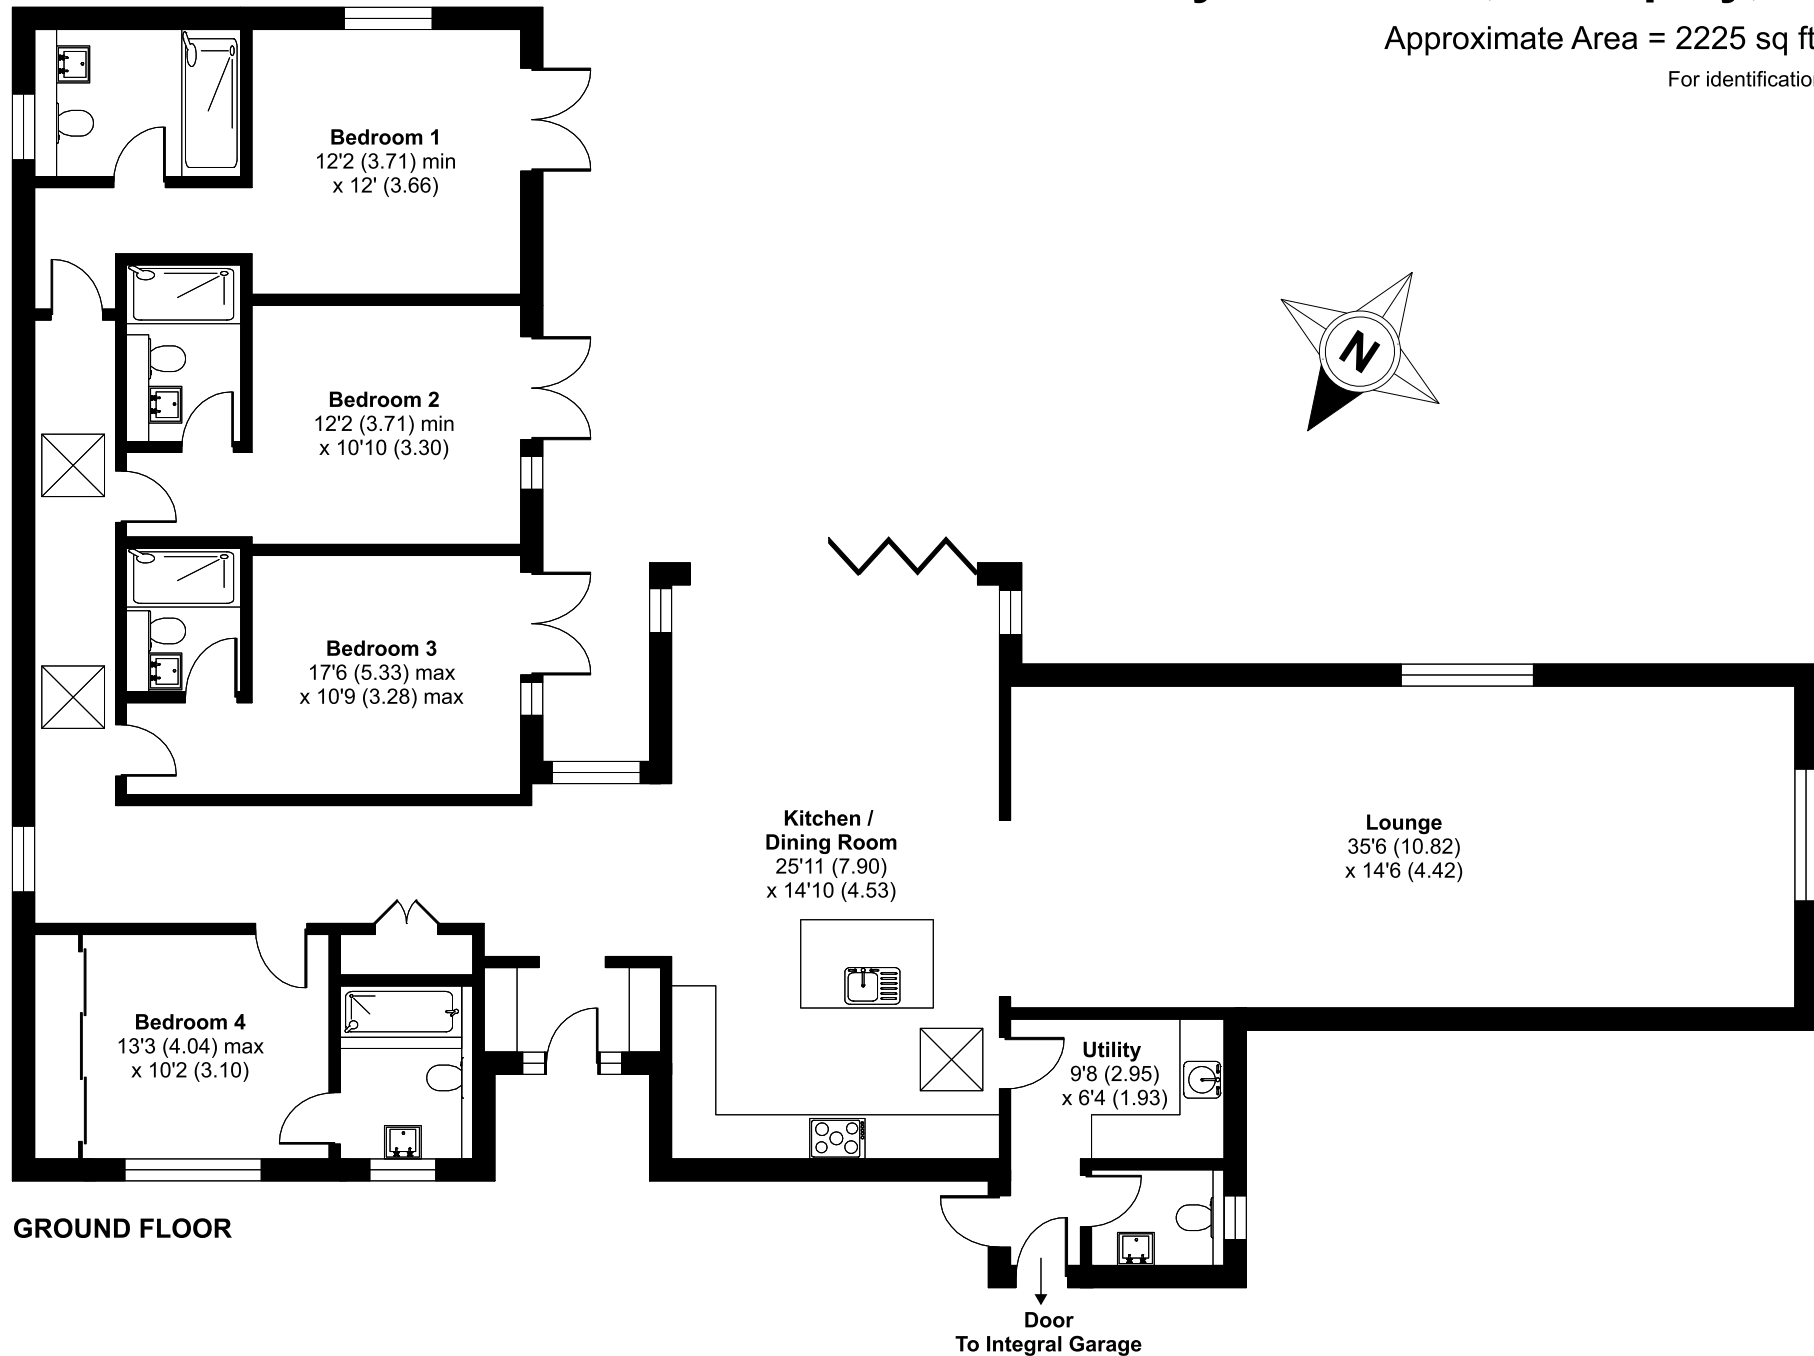

Bonython Road, Newquay, TR7 3AN

Approximate Area = 2225 sq ft / 206.7 sq m

For identification only - Not to scale

GROUND FLOOR